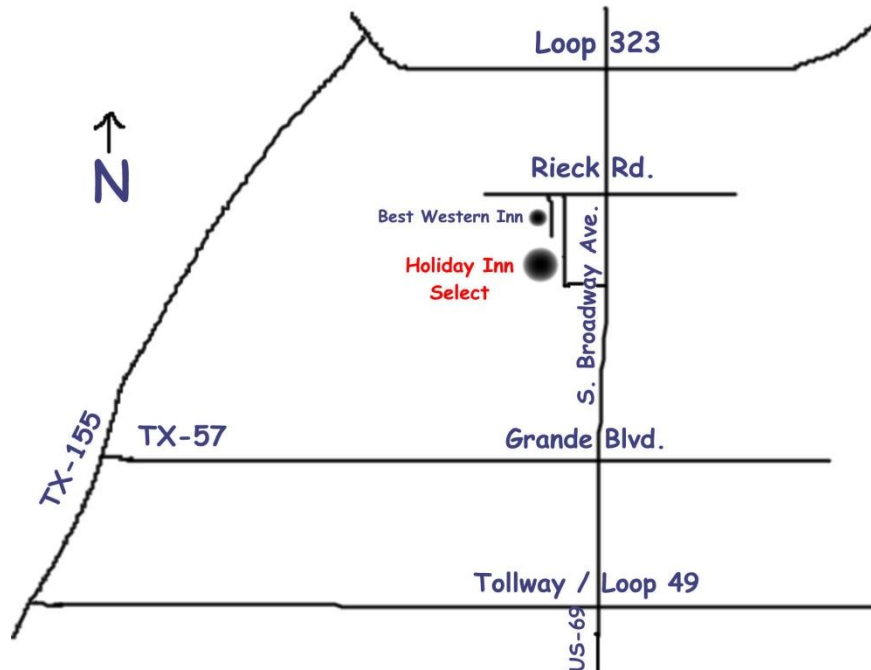

The Sons of the Republic of Texas  
88<sup>th</sup> Annual Meeting  
April 9-11, 2010  
Holiday Inn Select  
5701 S. Broadway Ave.  
Tyler, TX 75703  
903 561-5800

**ARRIVING IN TYLER ON LOOP 323 (FROM WEST, NORTH, OR EAST):**

1. Travel on Loop 323 to S. Broadway Ave/Hwy. 69 S.
2. Travel 1.1 mile SOUTH on S. Broadway Ave. to Holiday Inn Select on right (WEST SIDE).

**ARRIVING IN TYLER FROM PALESTINE ON TX HWY. 155:**

1. From Palestine, travel NORTHEAST on Frankston Hwy/TX-155 N.
2. Turn right (EAST) at TX-57 E / W. Grande Blvd., at the first traffic light south of Tyler.
3. Travel 3.0 miles EAST on W. Grande Blvd. to S. Broadway Ave.
4. Turn left (NORTH) at S. Broadway Ave.
5. Travel 0.6 mile NORTH on S. Broadway Ave. to Rieck Rd.
6. Turn left (WEST) at a protected left turn signal onto Rieck Rd., at Walgreens.
7. Travel 0.1 mile, turn left (SOUTH) at driveway marked with a SMALL "HOLIDAY INN" sign. Driveway is immediately before the entrance to the Best Western Inn.

**ARRIVING IN TYLER FROM JACKSONVILLE ON U.S. HWY. 69:**

1. Travel NORTH to Tyler; Hwy. 69 becomes S. Broadway Ave. at Tollway/Loop 49.
2. Travel under the overpass at Tollway/Loop 49, and continue travelling 3.3 miles NORTH on S. Broadway Ave. to Rieck Rd.
3. Turn left (WEST) at a protected left turn signal onto Rieck Rd., at Walgreens.
4. Travel 0.1 mile, turn left (SOUTH) at driveway marked with a SMALL "HOLIDAY INN" sign. Driveway is immediately before the entrance to the Best Western Inn.